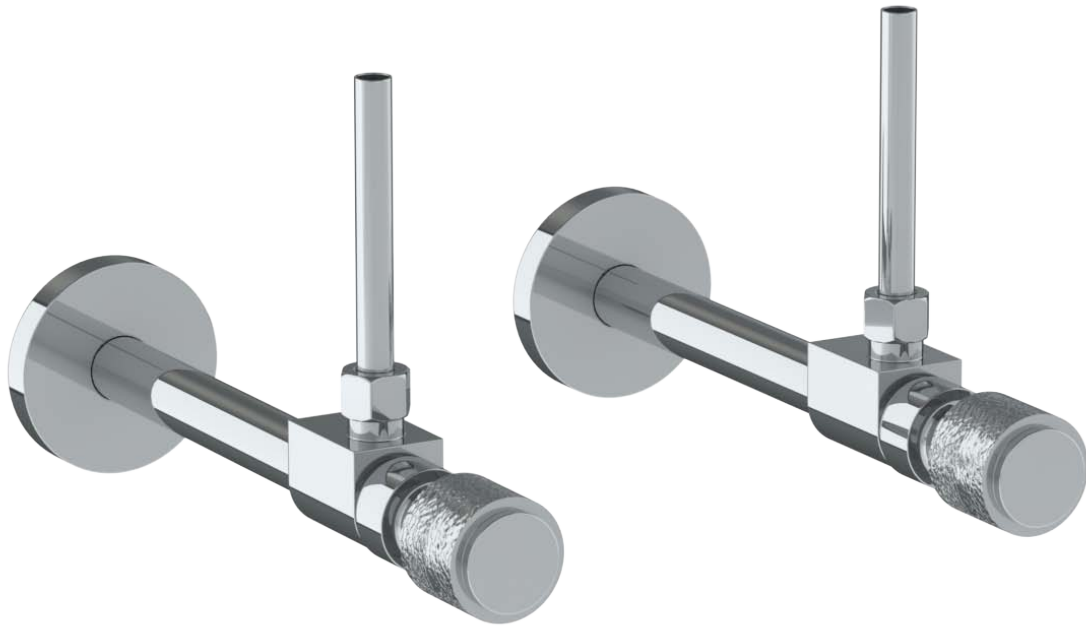

27-MAS3-CL14

Lavatory Angle Stop Kit

1/2" Sweat x 3/8" OD Compression

WATERMARK DESIGNS 4/18/2018

27-MAS3-CL15

Lavatory Angle Stop Kit

1/2" Sweat x 3/8" OD Compression

WATERMARK DESIGNS 4/18/2018

350 Dewitt Ave Brooklyn NY 11207 USA T 718 257 2800 F 718 257 2144 info@watermark-designs.com

27-MAS3-CL16

Lavatory Angle Stop Kit

1/2" Sweat x 3/8" OD Compression

WATERMARK DESIGNS 4/18/2018