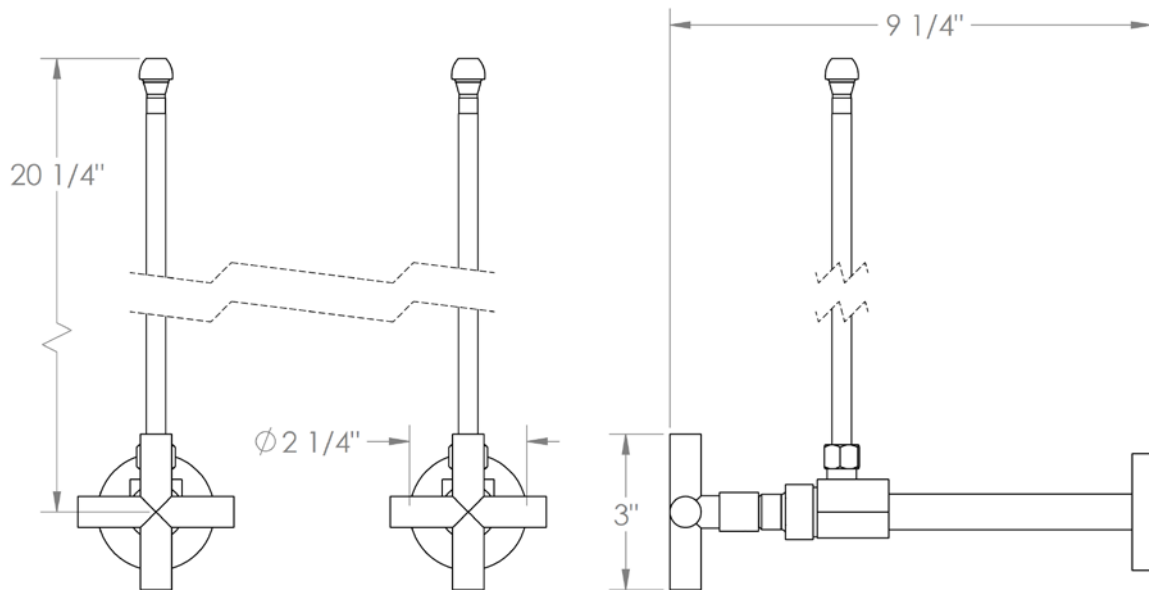

27-MAS3-CL14

Lavatory Angle Stop Kit

1/2" Sweat x 3/8" OD Compression

WATERMARK DESIGNS 4/18/2018

27-MAS3-CL15

Lavatory Angle Stop Kit

1/2" Sweat x 3/8" OD Compression

WATERMARK DESIGNS 4/18/2018

350 Dewitt Ave Brooklyn NY 11207 USA T 718 257 2800 F 718 257 2144 info@watermark-designs.com

27-MAS3-CL16

Lavatory Angle Stop Kit

1/2" Sweat x 3/8" OD Compression

WATERMARK DESIGNS 4/18/2018