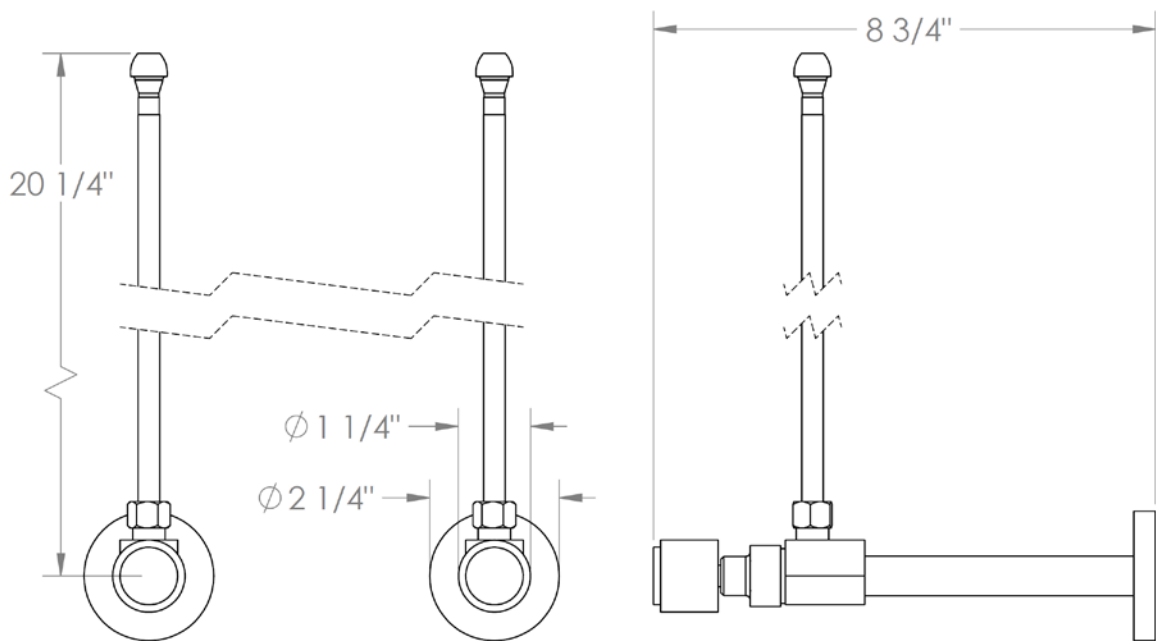

27-MAS3-CL14

Lavatory Angle Stop Kit

1/2" Sweat x 3/8" OD Compression

WATERMARK DESIGNS 4/18/2018

27-MAS3-CL15

Lavatory Angle Stop Kit

1/2" Sweat x 3/8" OD Compression

WATERMARK DESIGNS 4/18/2018

350 Dewitt Ave Brooklyn NY 11207 USA T 718 257 2800 F 718 257 2144 info@watermark-designs.com

27-MAS3-CL16

Lavatory Angle Stop Kit

1/2" Sweat x 3/8" OD Compression

WATERMARK DESIGNS 4/18/2018