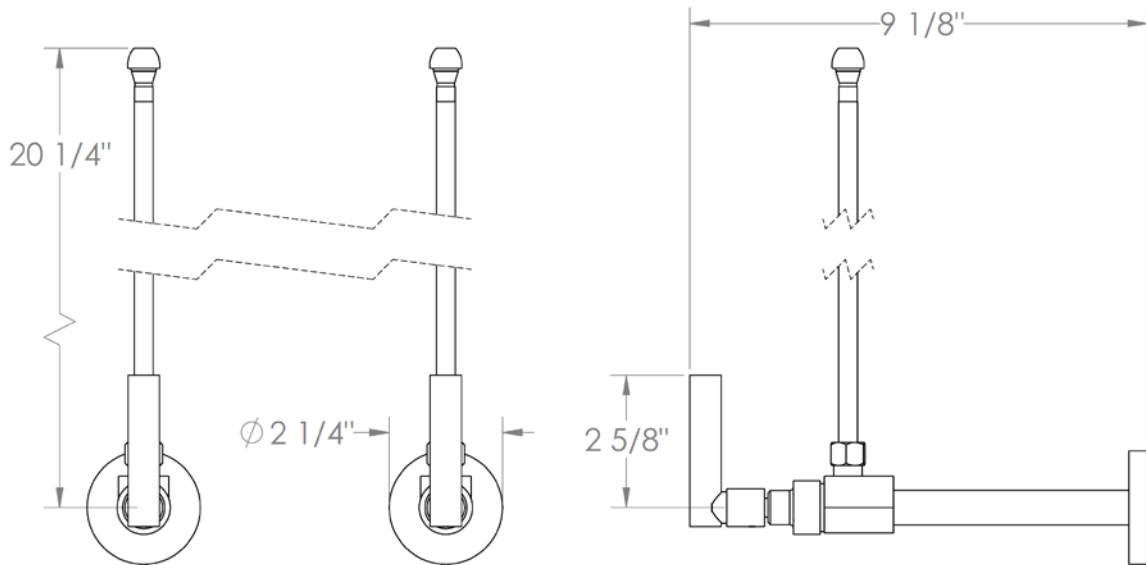

27-MAS3-CL14

Lavatory Angle Stop Kit

1/2" Sweat x 3/8" OD Compression

WATERMARK DESIGNS 4/18/2018

27-MAS3-CL15

Lavatory Angle Stop Kit

1/2" Sweat x 3/8" OD Compression

WATERMARK DESIGNS 4/18/2018

350 Dewitt Ave Brooklyn NY 11207 USA T 718 257 2800 F 718 257 2144 info@watermark-designs.com

27-MAS3-CL16

Lavatory Angle Stop Kit

1/2" Sweat x 3/8" OD Compression

WATERMARK DESIGNS 4/18/2018